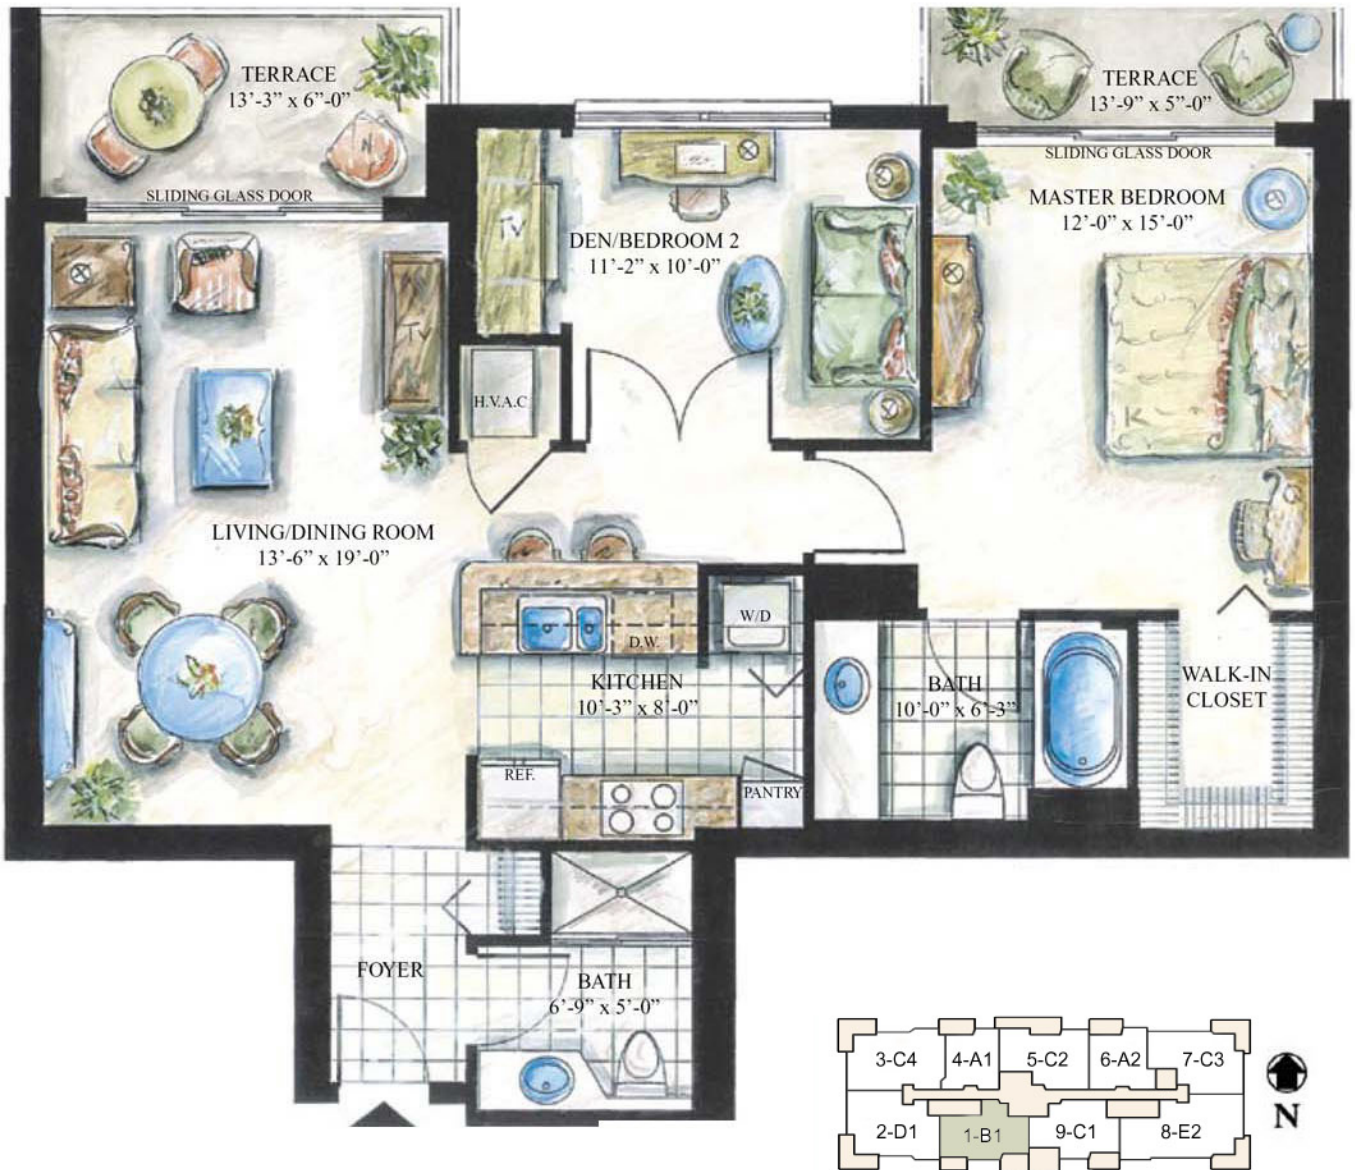

THE SYMPHONY

Mike Kimmey
954-563-0105 ph
954-563-0197 fx
910 SE 17th St., Suite 300
Ft Lauderdale, FL 33316

Bach 1 - South Tower
Floors 1-18
1 Bedroom, 1 Bath with Den

Interior: 999 Sq. Ft.
Terraces: 164 Sq. Ft.
Total: 1,163 Sq. Ft.

All dimensions are approximate. This floor plan is subject to change without notice. The Seller reserves the absolute right, in its sole judgement and discretion to substitute appliances, materials, fixtures and equipment of equal or greater quality or value for those specified. Furnishings are for artistic purposes only; see standard Features and Amenities List for residence features.