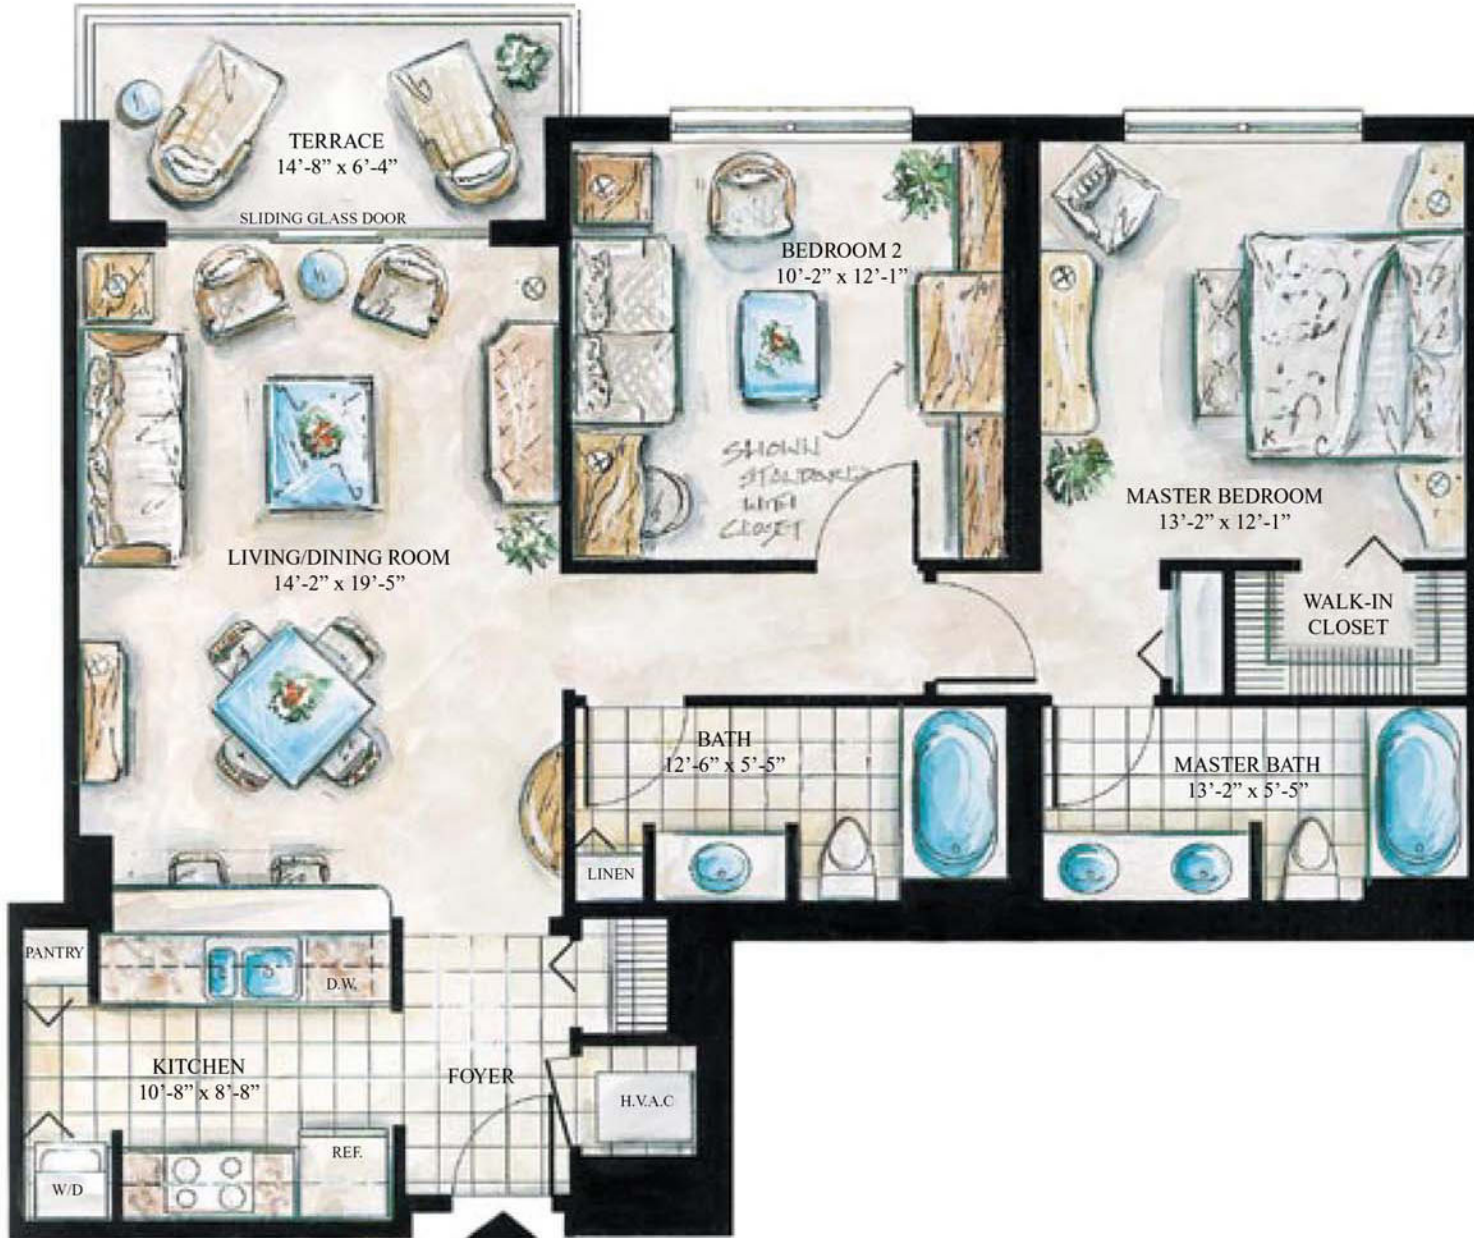

THE SYMPHONY

Mike Kimmey
954-563-0105 ph
954-563-0197 fx
910 SE 17th St., Suite 300
Ft Lauderdale, FL 33316

Bach 2 - North Tower
Floors 8-18
2 Bedroom 2 Bath

Interior: 1,079 Sq. Ft.
Terrace 87 Sq. Ft.
Total: 1,188 Sq. Ft.

All dimensions are approximate. This floor plan is subject to change without notice. The Seller reserves the absolute right, in

All dimensions are approximate. This floor plan is subject to change without notice. The Seller reserves the absolute right, in its sole judgement and discretion to substitute appliances, materials, fixtures and equipment of equal or greater quality or value for those specified. Furnishings are for artistic purposes only; see standard Features and Amenities List for residence features.