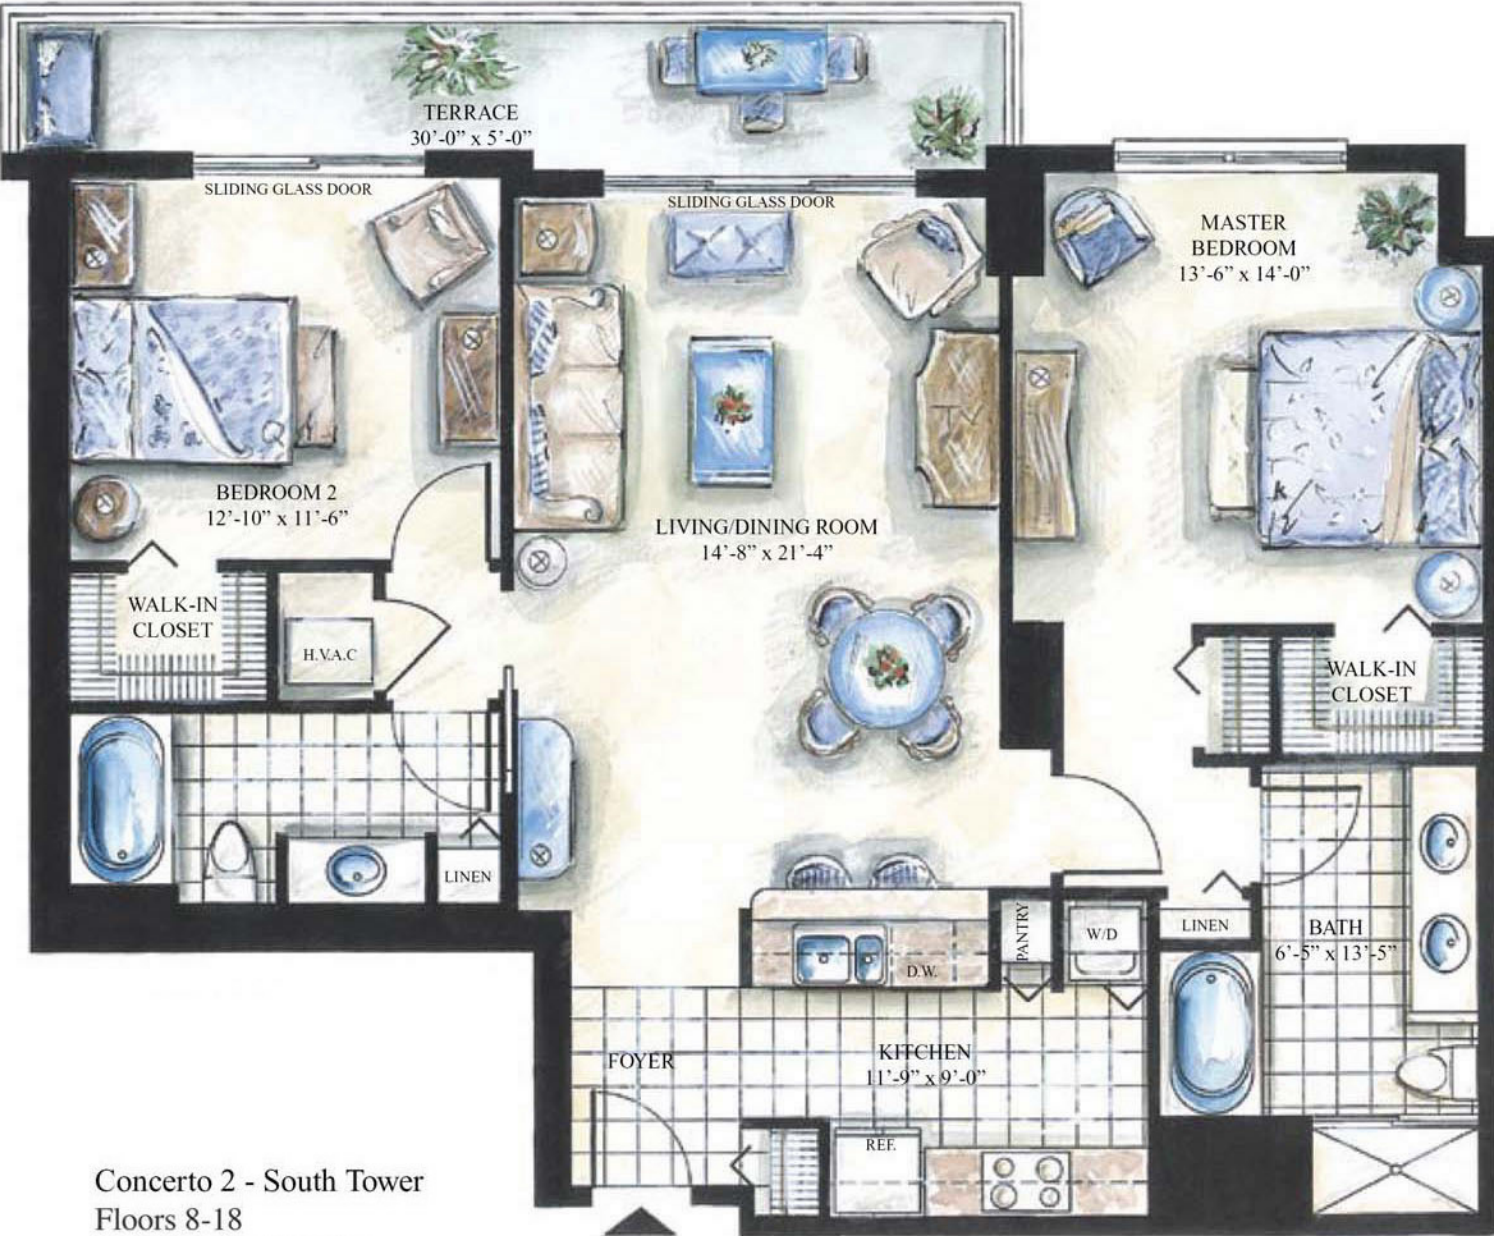

THE SYMPHONY

Mike Kimmey
 954-563-0105 ph
 954-563-0197 fx
 910 SE 17th St., Suite 300
 Ft Lauderdale, FL 33316

Concerto 2 - South Tower
 Floors 8-18
 2 Bedrooms, 2 Baths

Penthouse Floors 19-22
 Interior: 1,224 Sq. Ft.
 Terrace: 104 Sq. Ft.
 Total: 1,328 Sq. Ft.

All dimensions are approximate. This floor plan is subject to change without notice. The Seller reserves the absolute right, in its sole judgement and discretion to substitute appliances, materials, fixtures and equipment of equal or greater quality or value for those specified. Furnishings are for artistic purposes only; see standard Features and Amenities List for residence features.