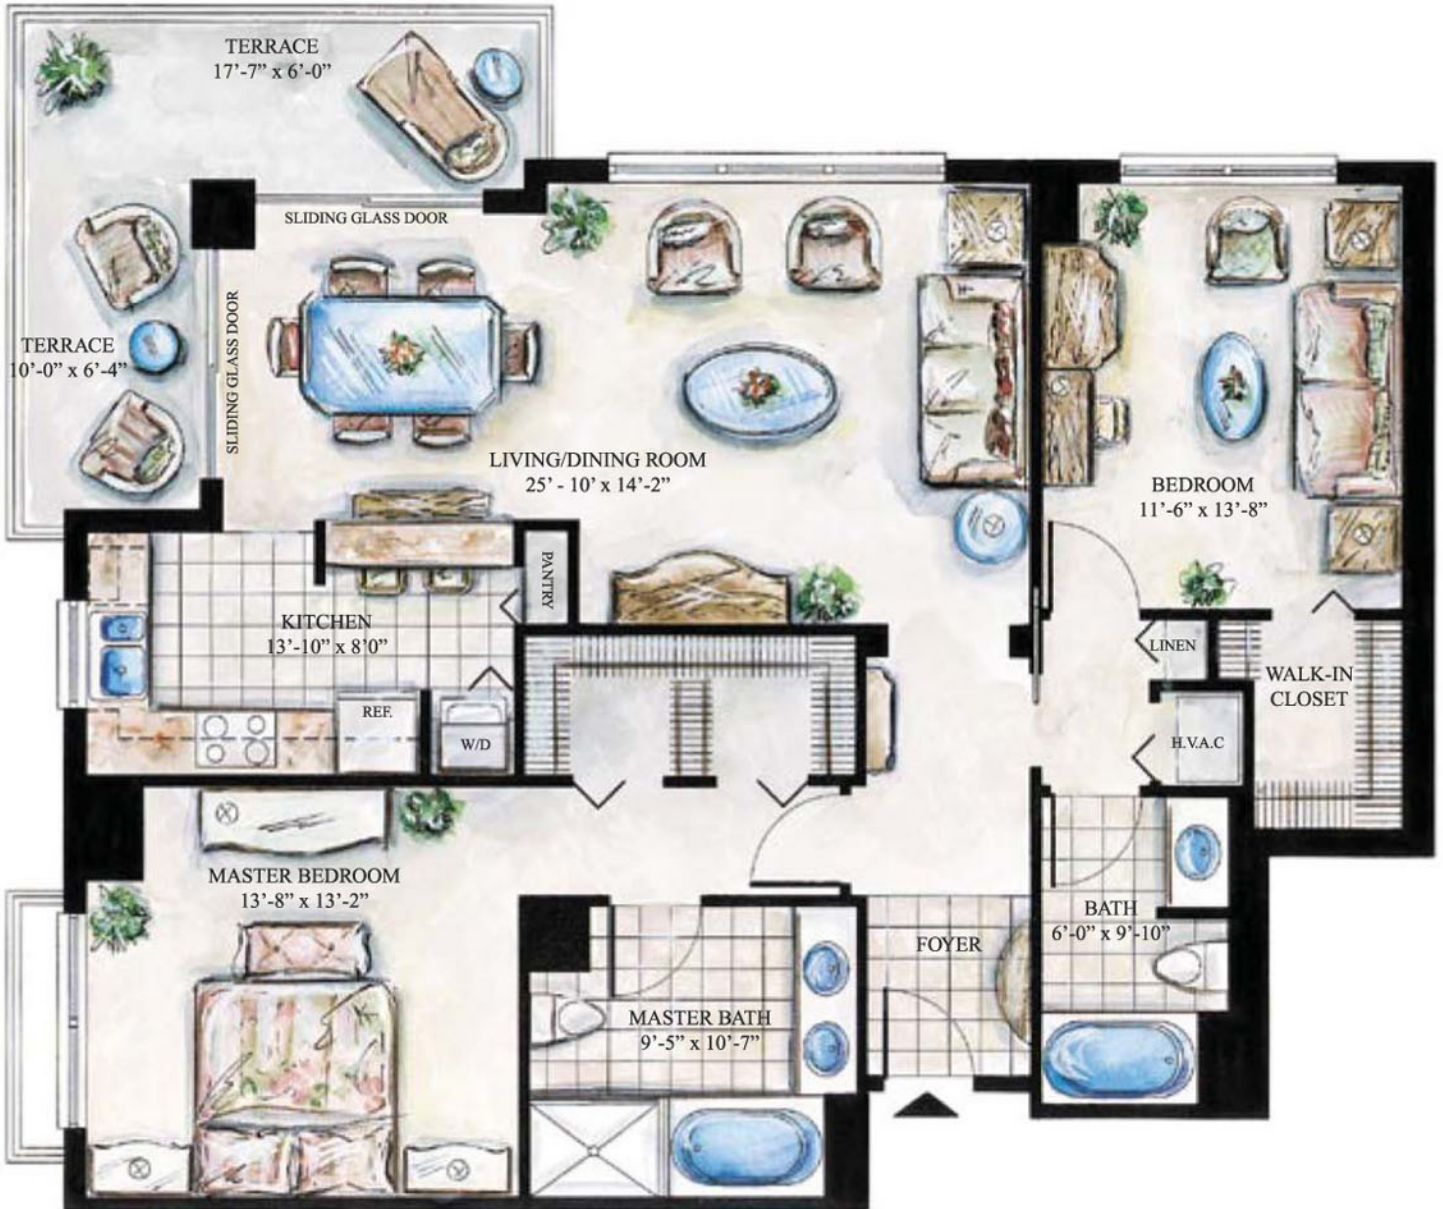

THE SYMPHONY

Mike Kimmey  
954-563-0105 ph  
954-563-0197 fx  
910 SE 17th St., Suite 300  
Ft Lauderdale, FL 33316

Concerto 4 - North Tower  
Floors 8-18  
2 Bedroom 2 Bath

Interior: 1,298 Sq. Ft.  
Terrace 169 Sq. Ft.  
Total: 1,467 Sq. Ft.

All dimensions are approximate. This floor plan is subject to change without notice. The Seller reserves the absolute right, in its sole judgement and discretion to substitute appliances, materials, fixtures and equipment of equal or greater quality or value for those specified. Furnishings are for artistic purposes only; see standard Features and Amenities List for residence features.