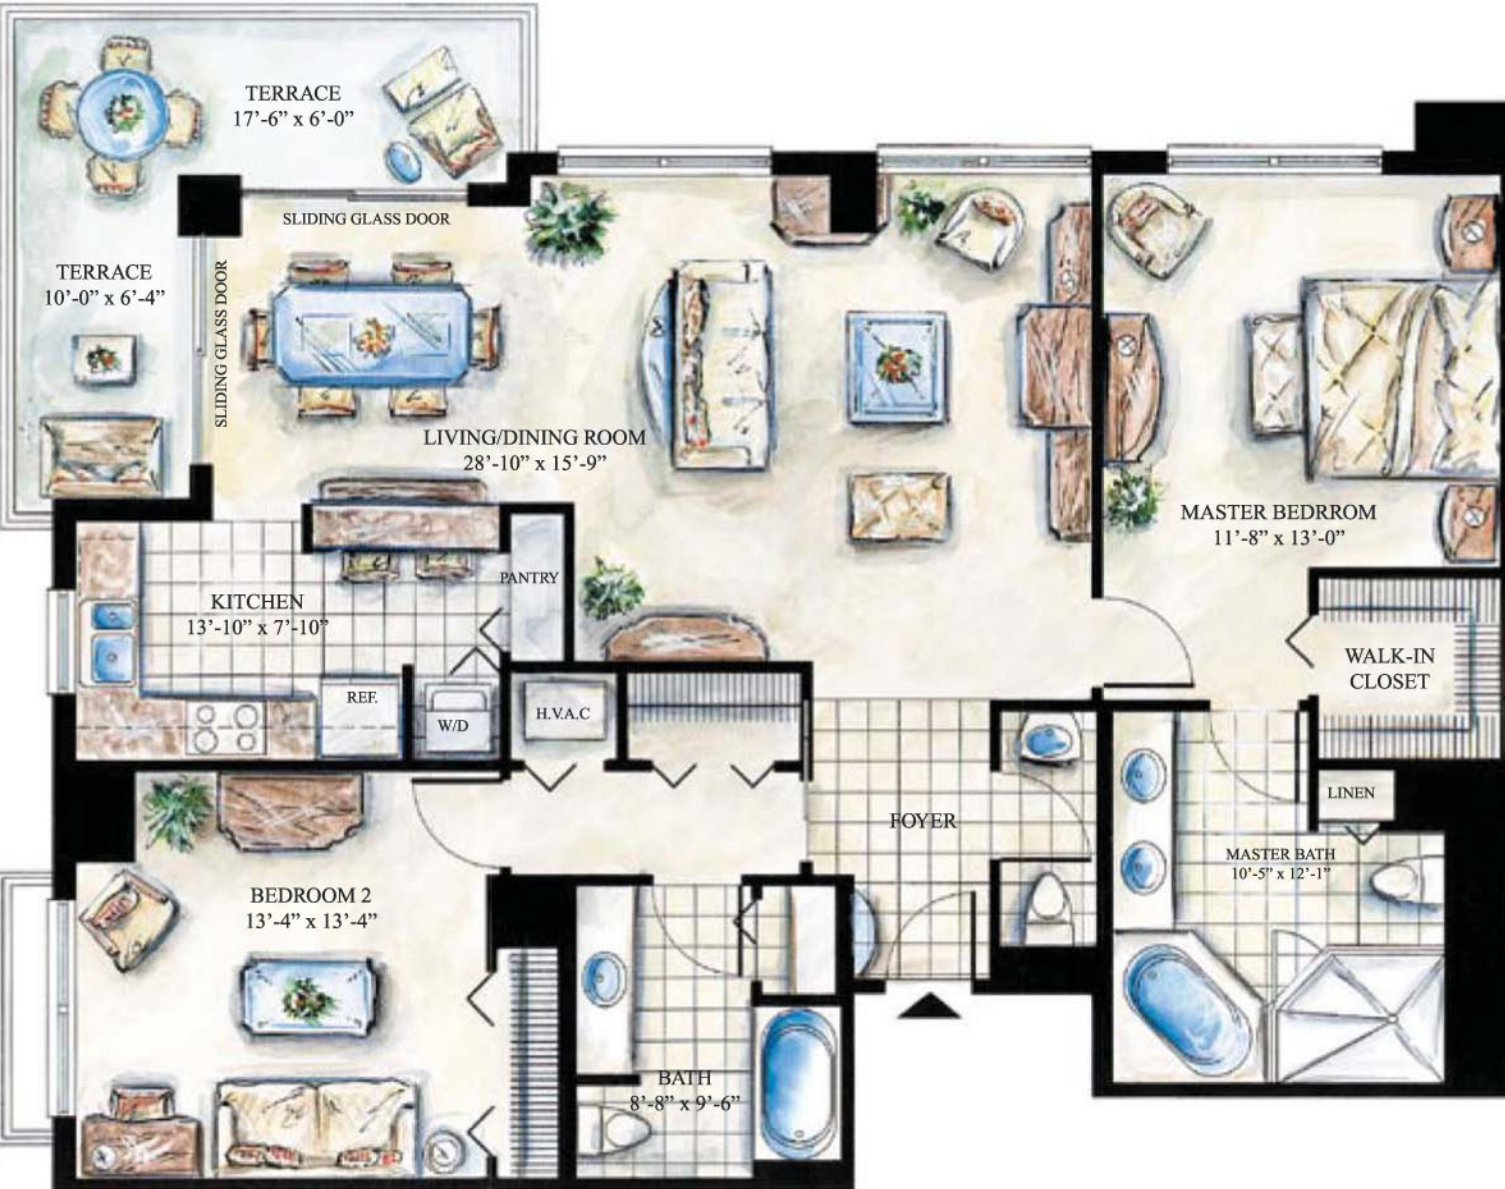

THE SYMPHONY

Mike Kimmey
954-563-0105 ph
954-563-0197 fx
910 SE 17th St., Suite 300
Ft Lauderdale, FL 33316

Dolce 1 - North Tower
Floors 8-18
2 Bedroom 2 1/2 Bath

Interior: 1,436 Sq. Ft.
Terrace 169 Sq. Ft.
Total: 1,605 Sq. Ft.

All dimensions are approximate. This floor plan is subject to change without notice. The Seller reserves the absolute right, in its sole judgement and discretion to substitute appliances, materials, fixtures and equipment of equal or greater quality or value for those specified. Furnishings are for artistic purposes only; see standard Features and Amenities List for residence features.