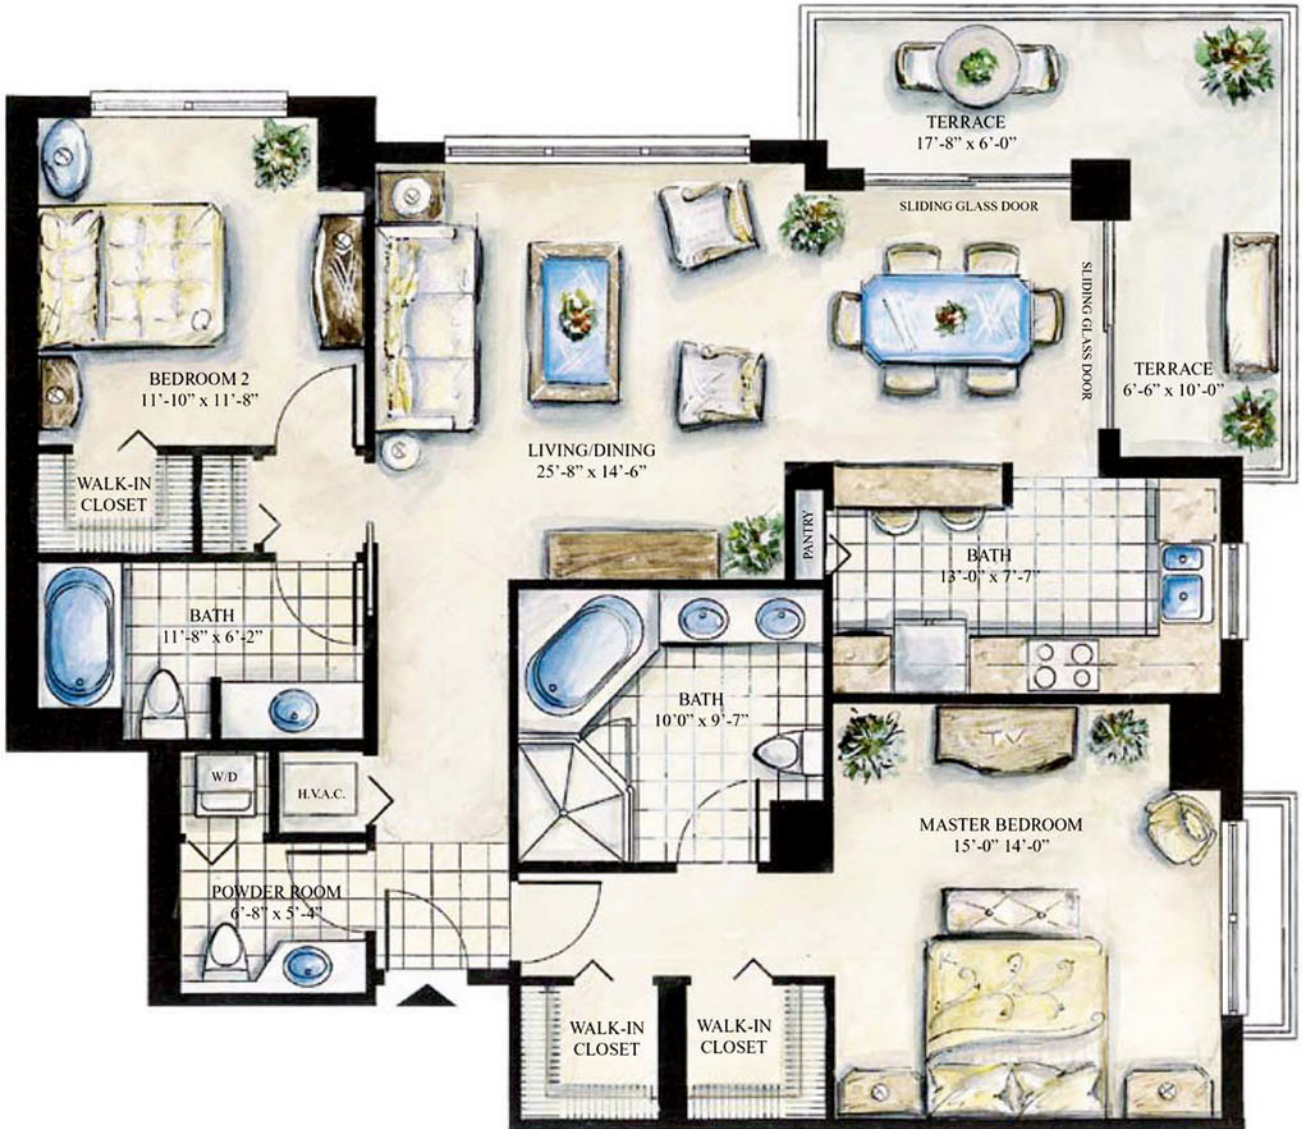

THE SYMPHONY

Mike Kimmey
954-563-0105 ph
954-563-0197 fx
910 SE 17th St., Suite 300
Ft Lauderdale, FL 33316

Dolce 1 - South Tower
Floors 2-18
2 Bedrooms, 2 1/2 Baths

Interior: 1,364 Sq. Ft.
Terraces: 169 Sq. Ft.
Total: 1,533 Sq. Ft.

All dimensions are approximate. This floor plan is subject to change without notice. The Seller reserves the absolute right, in its sole judgement and discretion to substitute appliances, materials, fixtures and equipment of equal or greater quality or value for those specified. Furnishings are for artistic purposes only; see standard Features and Amenities List for residence features.