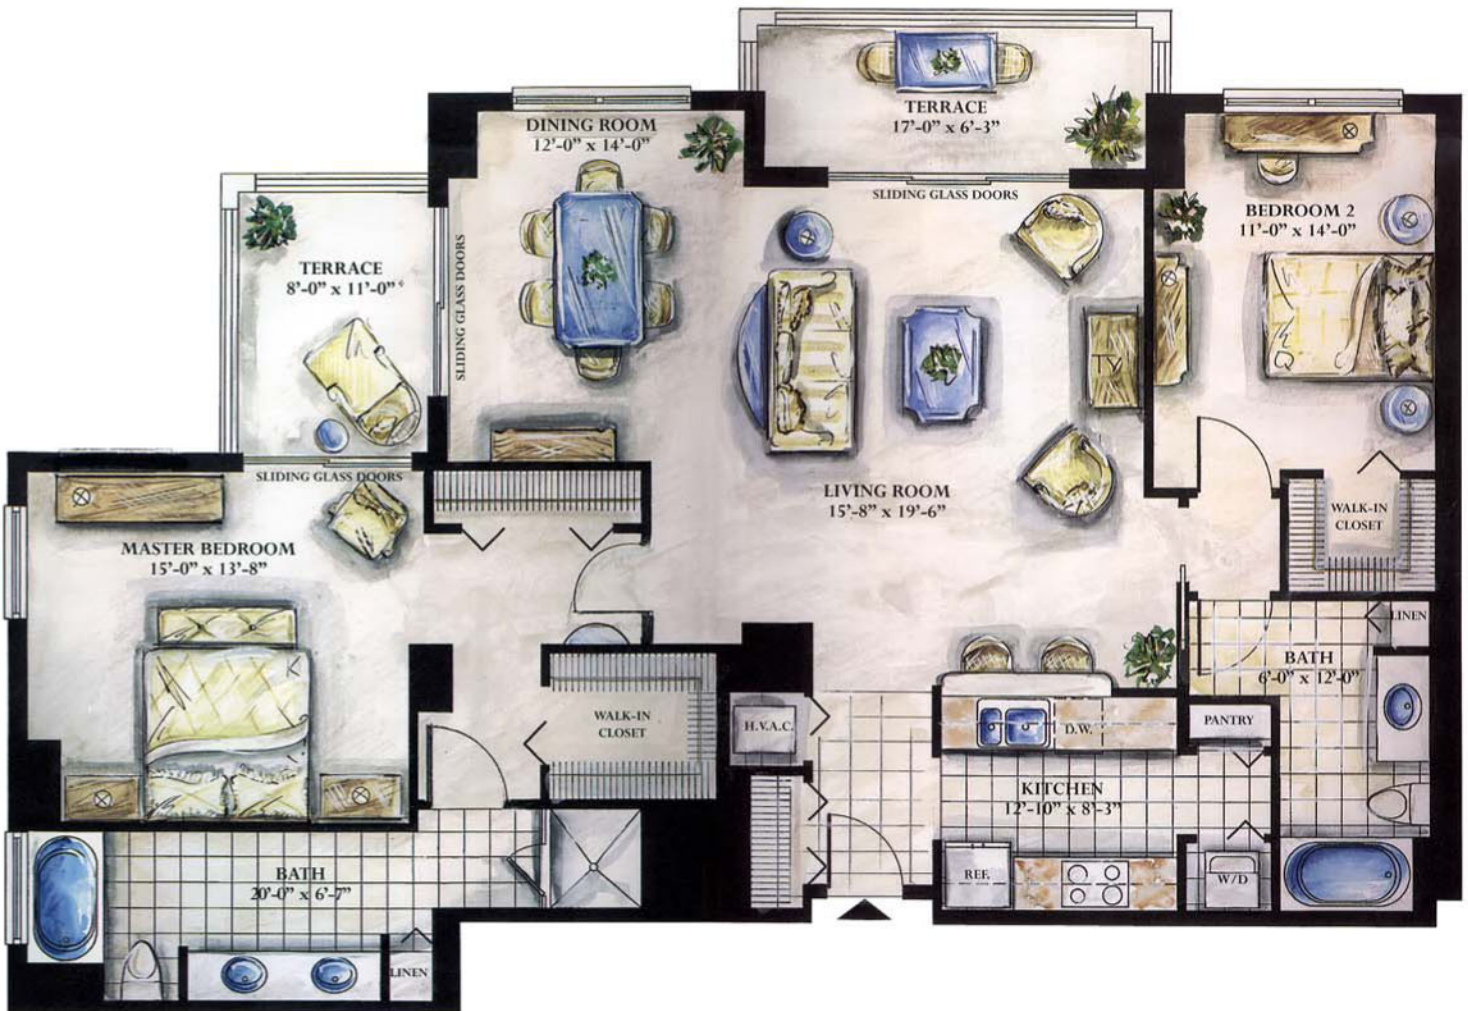

THE SYMPHONY

Mike Kimmey  
954-563-0105 ph  
954-563-0197 fx  
910 SE 17th St., Suite 300  
Ft Lauderdale, FL 33316

*Dolce 4 - South Tower  
Floors 19-22  
2 Bedrooms, 2 Baths*

*Interior: 1590 Sq. Ft.  
Terraces: 190 Sq. Ft.  
Total: 1,780 Sq. Ft.  
(Floor 19 has expanded Terrace)*

All dimensions are approximate. This floor plan is subject to change without notice. The Seller reserves the absolute right, in its sole judgement and discretion to substitute appliances, materials, fixtures and equipment of equal or greater quality or value for those specified. Furnishings are for artistic purposes only; see standard Features and Amenities List for residence features.