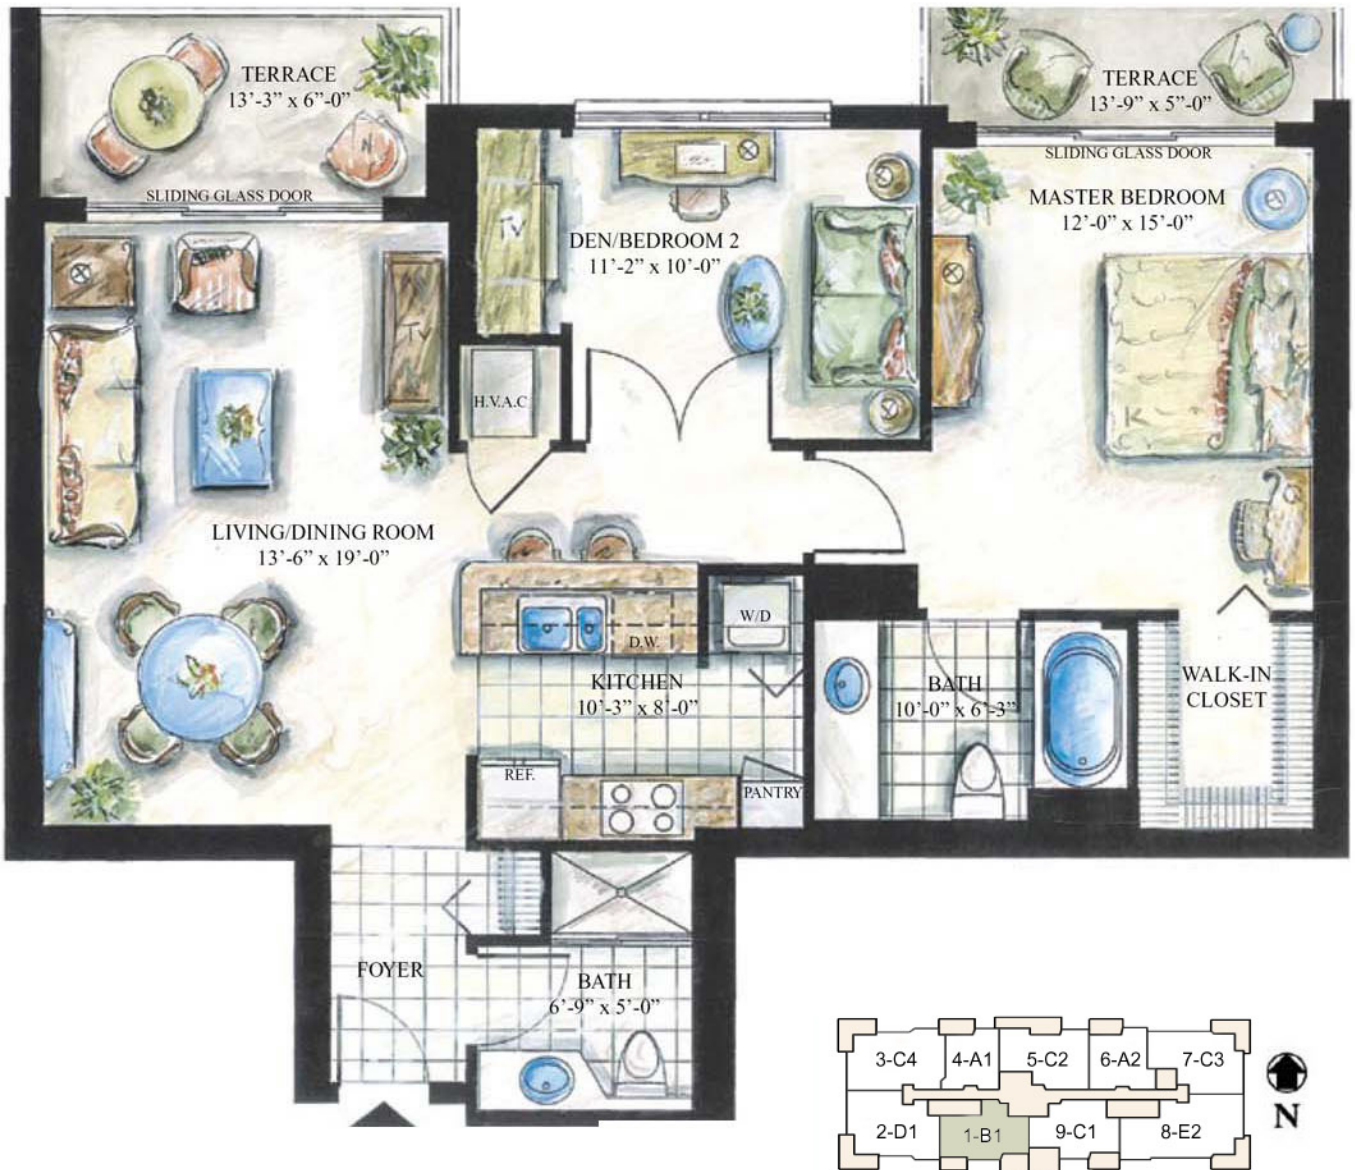

THE SYMPHONY

Mike Kimmey  
954-563-0105 ph  
954-563-0197 fx  
910 SE 17th St., Suite 300  
Ft Lauderdale, FL 33316

Bach 1 - South Tower  
Floors 1-18  
1 Bedroom, 1 Bath with Den

Interior: 999 Sq. Ft.  
Terraces: 164 Sq. Ft.  
Total: 1,163 Sq. Ft.

All dimensions are approximate. This floor plan is subject to change without notice. The Seller reserves the absolute right, in its sole judgement and discretion to substitute appliances, materials, fixtures and equipment of equal or greater quality or value for those specified. Furnishings are for artistic purposes only; see standard Features and Amenities List for residence features.